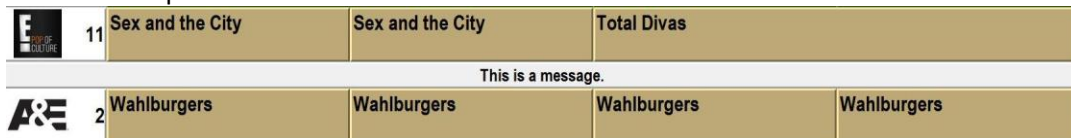

Messages

You can add messages that appear after the last channel and before the first channel.

Add a Message

Left-click on the Add New button. You have 3 types of messages you can add. You can add multiple messages of different types.

1. Text Message. Type up a one-line message in the space below and click the OK button. Your message will appear like the example below.

2. Graphical Message. Select a graphic from your computer and it will appear like the example below.