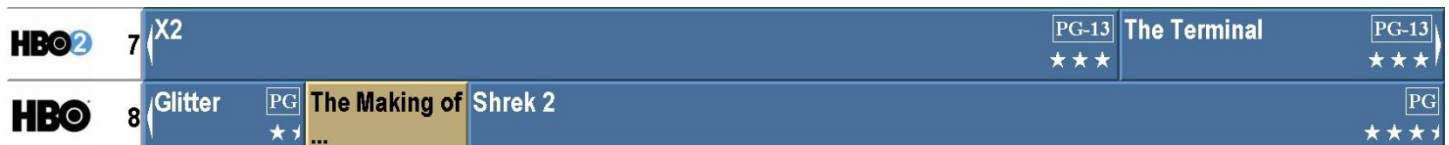

Channels

This tab allows you to add, edit, or delete channels.

Add a Channel

1. Left-click on the Channels tab.
2. Left-click on the Add New button.
3. Change the Channel number if need be, enter in the Identifier, set the Display Layout to “Graphic, Channel”, uncheck the “Adjust to Fit” box, and browse for the Graphic.
4. If need be, move the channel up or down in the list by left-clicking on the Move Up and Move Down buttons.
5. Left-click on the OK button.
6. Go to the section “Lineup Client Guide” and follow “How to get Data from the DSI Server”.

Edit a Channel

1. Left-click on the Channels tab.
2. Left-click on the channel you wish to edit.
3. Change the Channel, Identifier, Display Layout, and Graphic as need be.
4. If need be, move the channel up or down in the list by left-clicking on the Move Up and Move Down buttons.
5. Left-click on the OK button.
6. If you changed the Identifier then go to the section “Lineup Client Guide” and follow “How to get Data from the DSI Server”.

Delete a Channel

1. Left-click on the Channels tab.
2. Left-click on the channel you wish to delete.
3. Left-click on the Remove button.
4. Left-click on the OK button.
5. Go to the section “Restart the DSI Software”.

Movie Ratings

Here are the instructions for how to get the movie ratings “PG-13 ***” to show on your Lineup system.

1. Open up the Lineup Config and click on the Channels tab.
2. Select a channel and then fill in the Movie Rating section like the following:
3. Now click on the Apply to All Channels button and then click on YES to confirm.
4. You have now set all channels to show the movie ratings when a movie is playing.
5. Click on OK to exit out of the Lineup Config.
6. Now Open up the Lineup Client by double-clicking on the small icon down by the time.
7. Put a check in the Request Program Notes box and then press the NOW button.
  ☒ **Request Program Notes**
8. You have now retrieved the information for the ratings. You can start the DSI software again to see it.