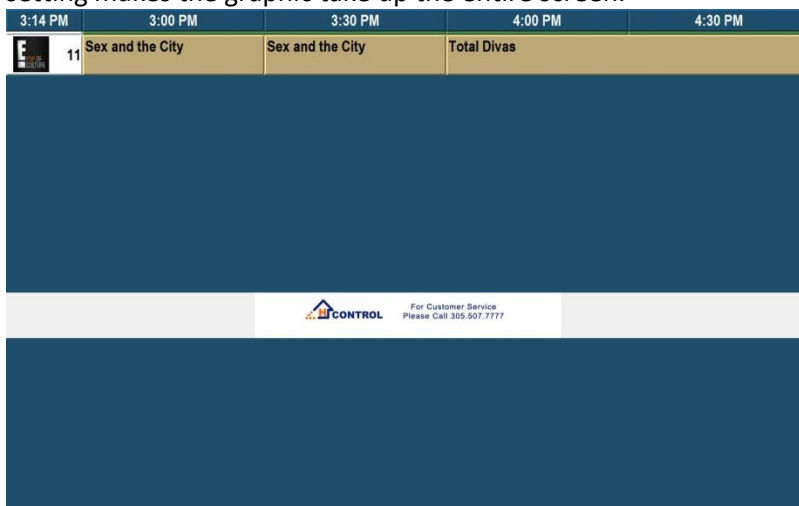

3. Graphical Terminator. Select a graphic from your computer and it will appear like the example below. This setting makes the graphic take up the entire screen.

You can change the Back Ground color that appears behind the text or graphical image.